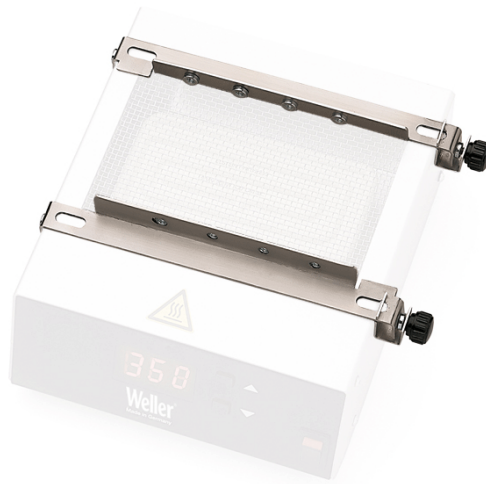

## EASY FIX WELLER BOARD HOLDER | T0058757875N

SKU: T0058757875

**Easy Fix - Board holder.** Compatible with WHP 200 preheating plate.  
Weller product no.: **T0058757875**.

ATTENTION! OFFER VALID WHILE STOCK LASTS