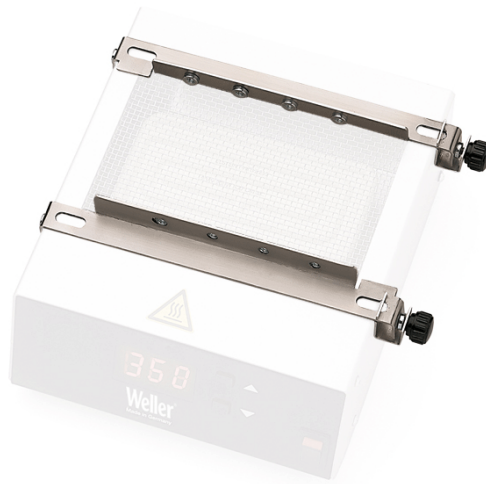

EASY FIX WELLER BOARD HOLDER | T0058757875N

SKU: T0058757875

Easy Fix - Board holder. Compatible with WHP 200 preheating plate.
Weller product no.: **T0058757875**.

ATTENTION! OFFER VALID WHILE STOCK LASTS