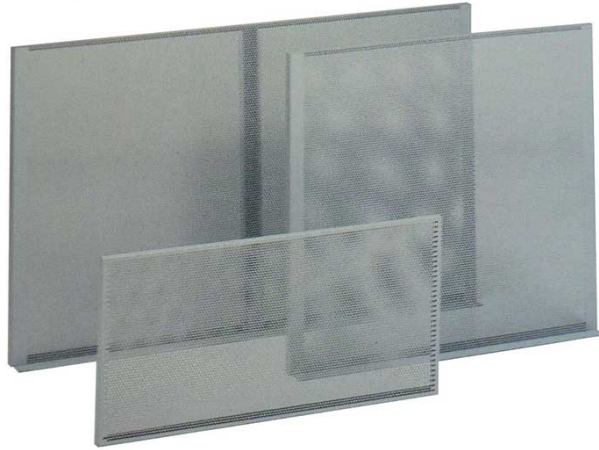

## WALL MOUNT PERFORATED TOOL PANEL (5 SIZES)

SKU: 590043

### TOOL PANEL FOR HANGING TOOLS

Wall mount tool panel made of **perforated** steel plate.  
Coated in **medium grey** (RAL 7036) colour - Hole diameter: **5 mm**.

**Available sizes (Length x Height):** 100x50h cm, 100x96h cm, 150x96h cm, 200x96h cm, 250x96h cm.