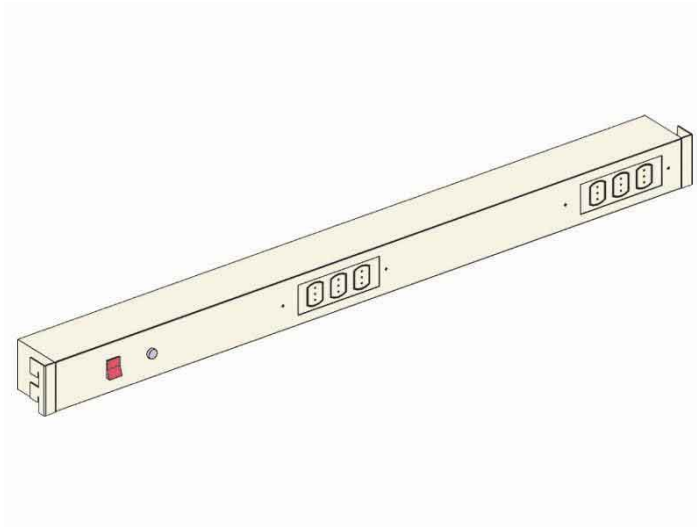

TWO-SIDES POWER BAR FOR EL.MI WORKBENCHES (160CM)

SKU: 570558H

Double sided, multiple socket bar kit for El.Mi workbenches “back to back” model with a width of 160 cm.
Equipped with 12 Schuko outlets (6 per side), 2 switches (1 per side), 2 grounding points (1 per side).
It features an arrangement for network sockets (sockets installation not included, available on customer's request only).
Colour: Light Beige (RAL 1013).