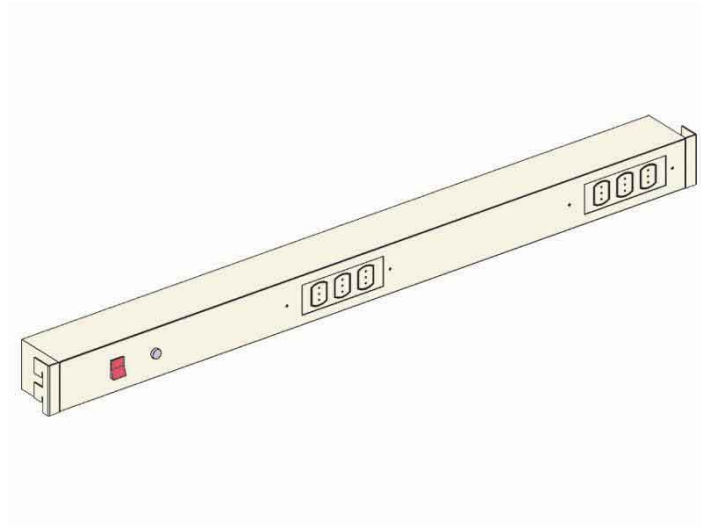

TWO-SIDES POWER BAR FOR EL.MI WORKBENCHES (160CM)

SKU: 570558H

Double sided, multiple socket bar kit for El.Mi workbenches “back to back” model with a width of 160 cm.
Equipped with 12 Schuko outlets (6 per side), 2 switches (1 per side), 2 grounding points (1 per side).
It features an arrangement for network sockets (sockets installation not included, available on customer's request only).
Colour: Light Beige (RAL 1013).