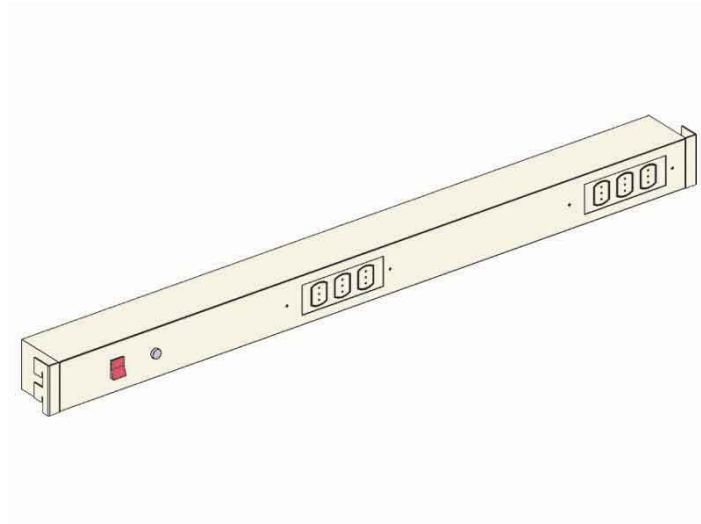

TWO-SIDES POWER BAR FOR EL.MI WORKBENCHES (160CM)

SKU: 570558H

Double sided, multiple socket bar kit for El.Mi workbenches “back to back” model with a width of 160 cm.
Equipped with 12 Schuko outlets (6 per side), 2 switches (1 per side), 2 grounding points (1 per side).
It features an arrangement for network sockets (sockets installation not included, available on customer's request only).
Colour: Light Beige (RAL 1013).