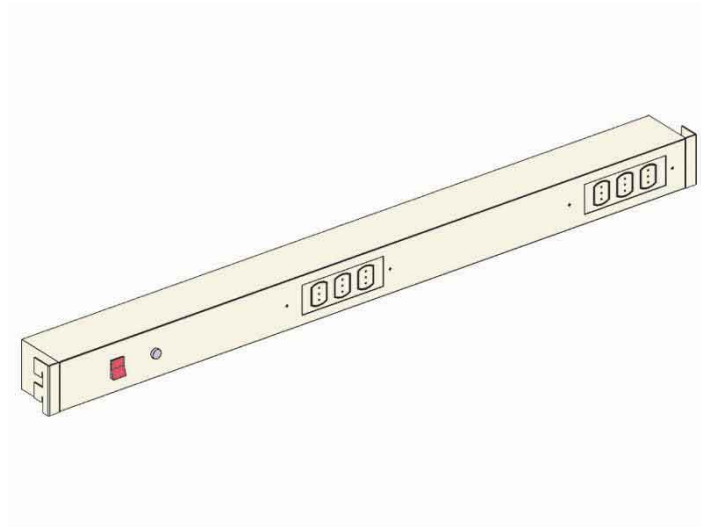

TWO-SIDES POWER BAR FOR EL.MI WORKBENCHES (120CM)

SKU: 570084H

Double sided, multiple socket bar kit for El.Mi workbenches "back to back" model with a width of 120 cm.
Equipped with 12 Schuko outlets (6 per side), 2 switches (1 per side), 2 grounding points (1 per side).
It features an arrangement for network sockets (sockets installation not included, available on customer's request only).
Colour: Light Beige (RAL 1013).