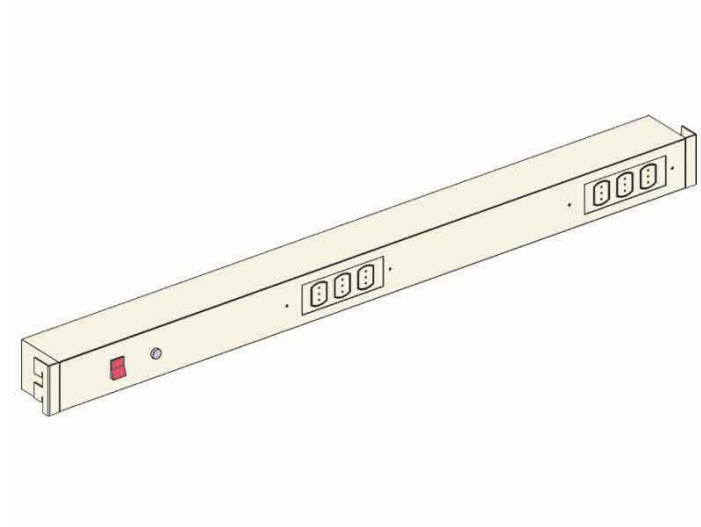

## TWO-SIDES POWER BAR FOR EL.MI WORKBENCHES (120CM)

SKU: 570084H

**Double sided, multiple socket bar kit for El.Mi workbenches "back to back" model with a width of 120 cm.**  
Equipped with 12 Schuko outlets (6 per side), 2 switches (1 per side), 2 grounding points (1 per side).  
It features an arrangement for network sockets (sockets installation not included, available on customer's request only).  
Colour: Light Beige (RAL 1013).