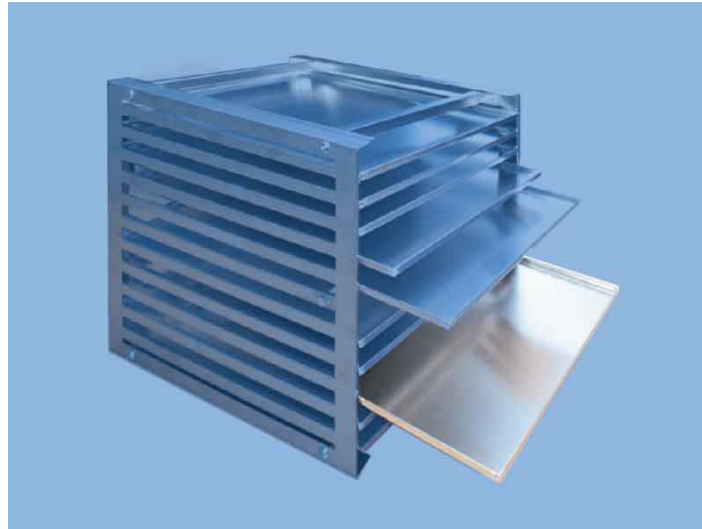

TRAY FOR GHIBLI PRO CABINETS (495X570X12MM)

SKU: 151458W

Tray for GHIBLI PRO series tray holder (El.Mi product no.: 151458V).
Material: Aluminium. Dimensions: 495 x 570 x 12 mm.