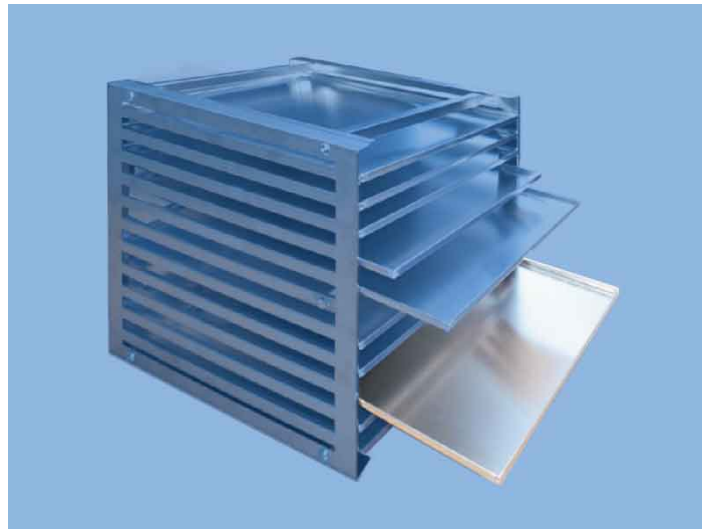

TRAY FOR GHIBLI PRO CABINETS (495X570X12MM)

SKU: 151458W

Tray for GHIBLI PRO series tray holder (El.Mi product no.: 151458V).
Material: Aluminium. Dimensions: 495 x 570 x 12 mm.