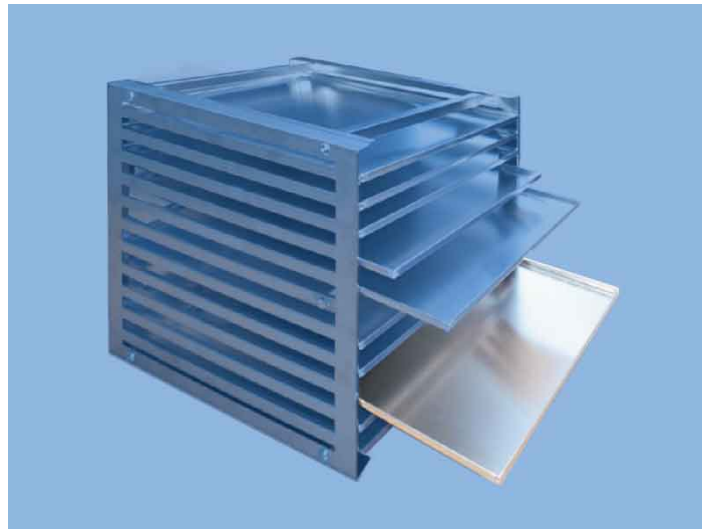

## TRAY FOR GHIBLI PRO CABINETS (495X570X12MM)

SKU: 151458W

**Tray for GHIBLI PRO series tray holder** (El.Mi product no.: 151458V).  
Material: Aluminium. Dimensions: 495 x 570 x 12 mm.