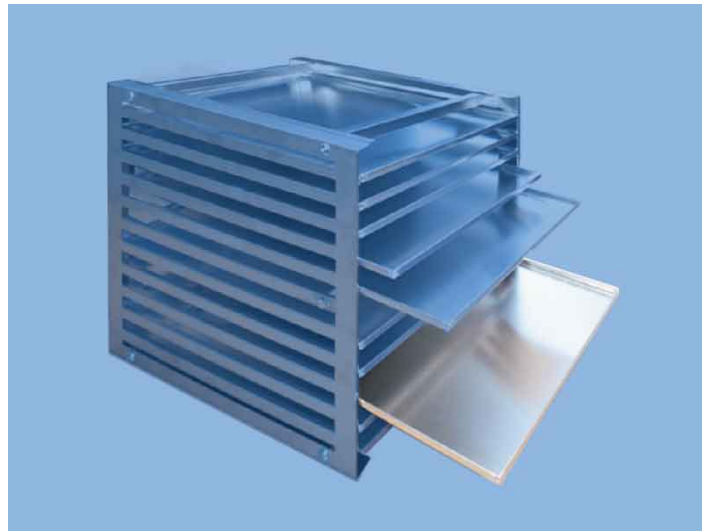

TRAY FOR GHIBLI PRO CABINETS (495X570X12MM)

SKU: 151458W

Tray for GHIBLI PRO series tray holder (El.Mi product no.: 151458V).
Material: Aluminium. Dimensions: 495 x 570 x 12 mm.