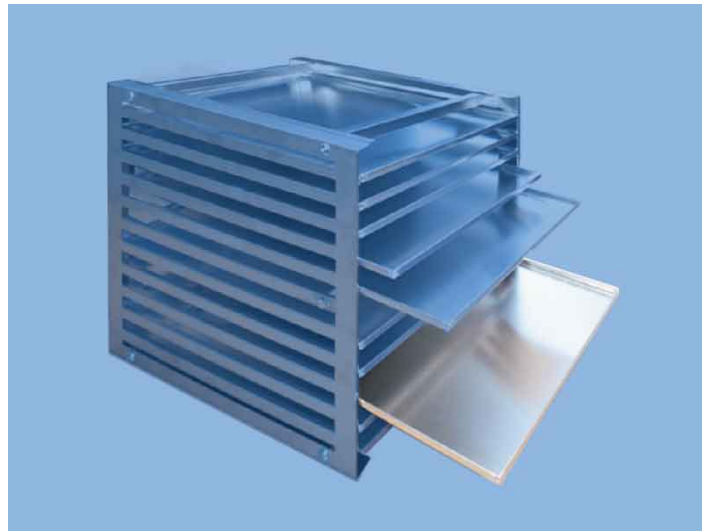

## TRAY FOR GHIBLI PRO CABINETS (495X570X12MM)

SKU: 151458W

**Tray for GHIBLI PRO series tray holder** (El.Mi product no.: 151458V).  
Material: Aluminium. Dimensions: 495 x 570 x 12 mm.