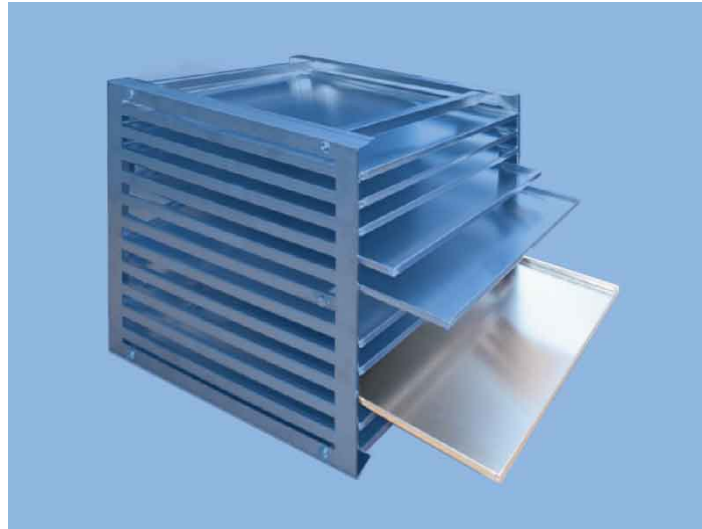

## TRAY FOR GHIBLI PRO CABINETS (495X570X12MM)

SKU: 151458W

**Tray for GHIBLI PRO series tray holder** (El.Mi product no.: 151458V).  
Material: Aluminium. Dimensions: 495 x 570 x 12 mm.