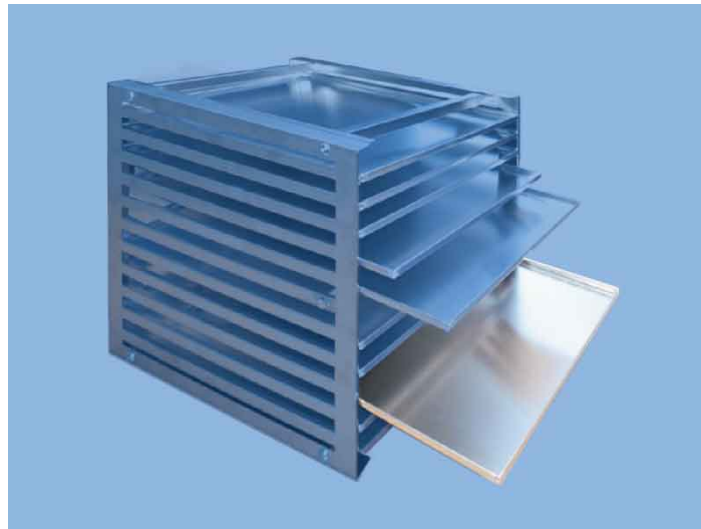

## TRAY FOR GHIBLI PRO CABINETS (495X570X12MM)

SKU: 151458W

**Tray for GHIBLI PRO series tray holder** (El.Mi product no.: 151458V).  
Material: Aluminium. Dimensions: 495 x 570 x 12 mm.