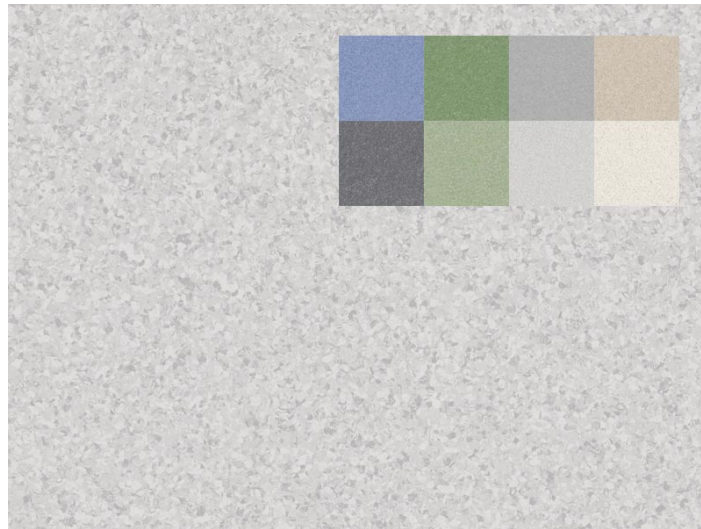

## QUICKSTAT ECN - ESD FLOOR MAT (8 COLOURS, 2X23M)

SKU: QUECN

### ESD FLOOR MAT ROLL, 2X23M

**QUICKSTAT ECN - Anti-static, ESD safe floor mat in 23 metres roll**, characterized by an easy, quick and cost-effective installation process.

Double-layer type (static dissipative / conductive): its conductivity depends on the **highly conductive lower layer**.

### Specifications

- **Available colours:** Light grey (131857A), Medium grey (131942N), Dark grey (131942B), Beige (131942C), Warm beige (131942D), Green (131942E), Dark green (131942F), Medium blue (131732E).

## VARIATIONS

| SKU     | Description | Colour      |
|---------|-------------|-------------|
| 131942D |             | Warm beige  |
| 131942N |             | Medium grey |
| 131732E |             | Medium blue |
| 131942F |             | Dark green  |
| 131942C |             | Beige       |
| 131857N |             | Light grey  |
| 131942B |             | Dark grey   |
| 131942E |             | Green       |