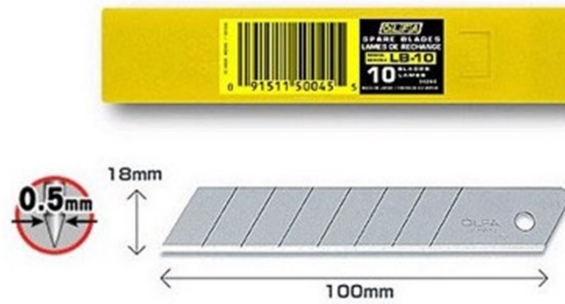

## LB10 SPARE BLADES (18MM, 10PCS)

SKU: 132049A

### REPLACEMENT BLADES FOR CUTTER, 18MM

**LB-10 - Snap-off spare blades for utility knife, package of 10 pieces.**

Blade width: 18 mm. Material: carbon steel.