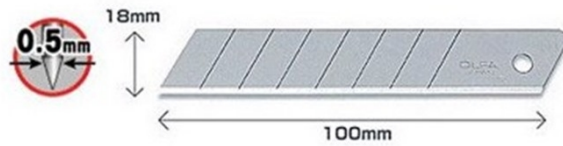

## LB10 SPARE BLADES (18MM, 10PCS)

SKU: 132049A

### REPLACEMENT BLADES FOR CUTTER, 18MM

**LB-10 - Snap-off spare blades for utility knife, package of 10 pieces.**

Blade width: 18 mm. Material: carbon steel.