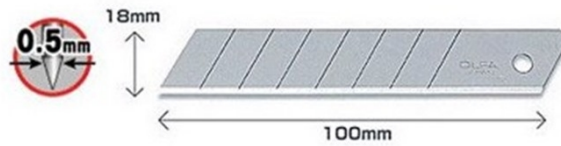

LB10 SPARE BLADES (18MM, 10PCS)

SKU: 132049A

REPLACEMENT BLADES FOR CUTTER, 18MM

LB-10 - Snap-off spare blades for utility knife, package of 10 pieces.

Blade width: 18 mm. Material: carbon steel.