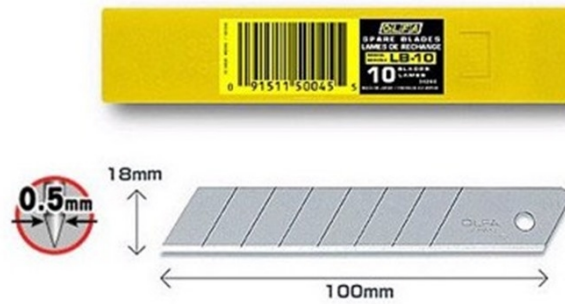

LB10 SPARE BLADES (18MM, 10PCS)

SKU: 132049A

REPLACEMENT BLADES FOR CUTTER, 18MM

LB-10 - Snap-off spare blades for utility knife, package of 10 pieces.

Blade width: 18 mm. Material: carbon steel.