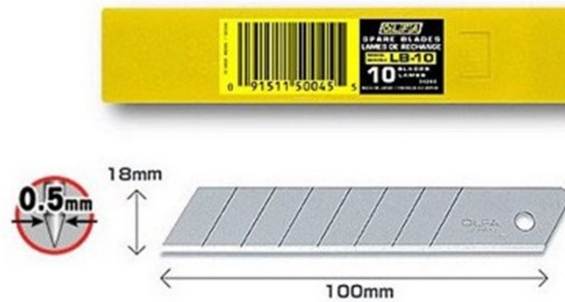

LB10 SPARE BLADES (18MM, 10PCS)

SKU: 132049A

REPLACEMENT BLADES FOR CUTTER, 18MM

LB-10 - Snap-off spare blades for utility knife, package of 10 pieces.

Blade width: 18 mm. Material: carbon steel.