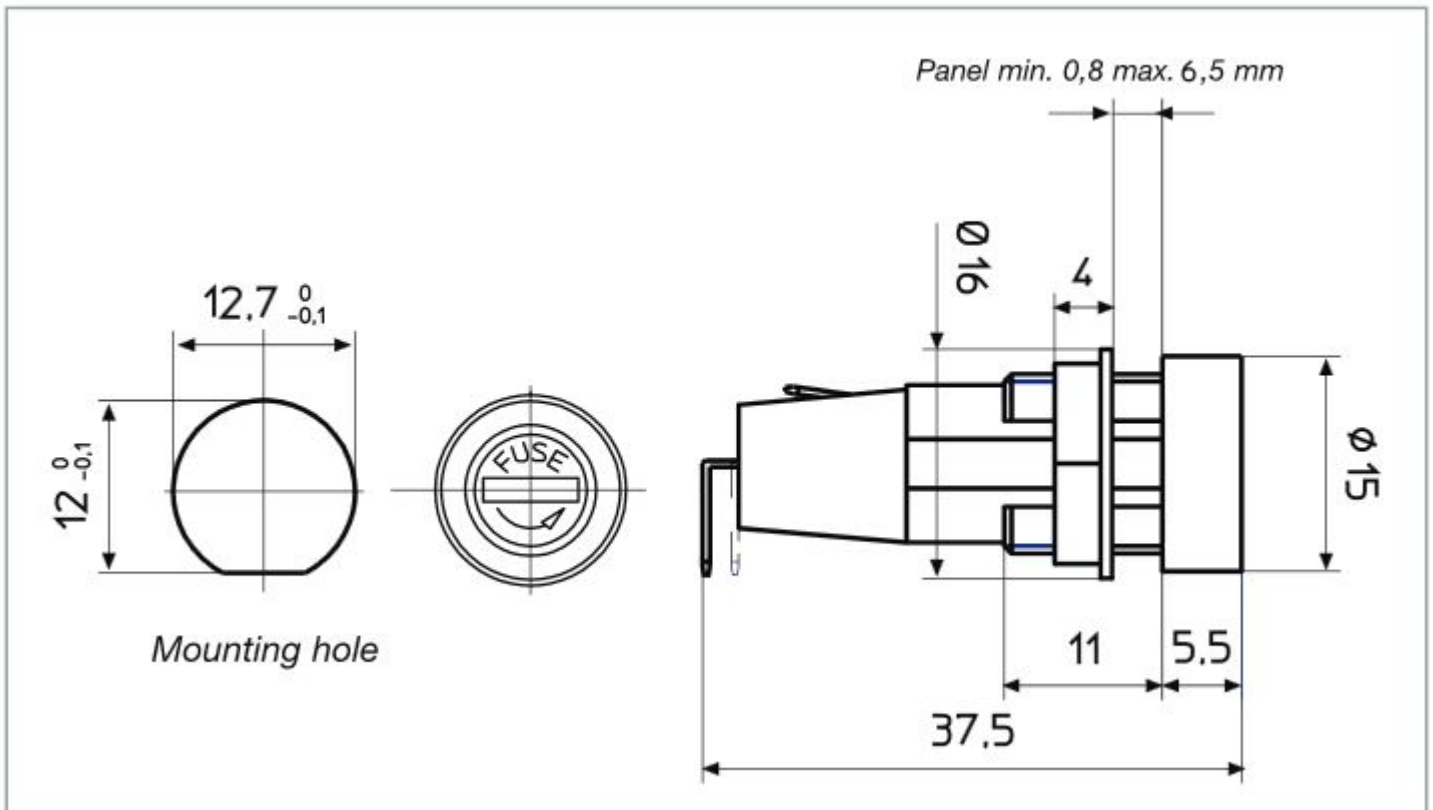

PTF35 PANEL MOUNTING FUSE HOLDER

SKU: 082877A

PTF35 STELVIO KONTEK FUSE HOLDER

Panel mounting fuse holder for 5x20 fuses.

Specifications

- Fuse size: 5x20mm
- Maximum current: 10A
- Rated voltage: 250V AC
- Mounting: on panel
- Operating temperature: -30...85°C
- Mounting hole diameter: \varnothing 12.7mm
- Colour: Black
- Flammability rating: UL94V-0
- Body material: thermoplastic
- Contact resistance: 5m Ω