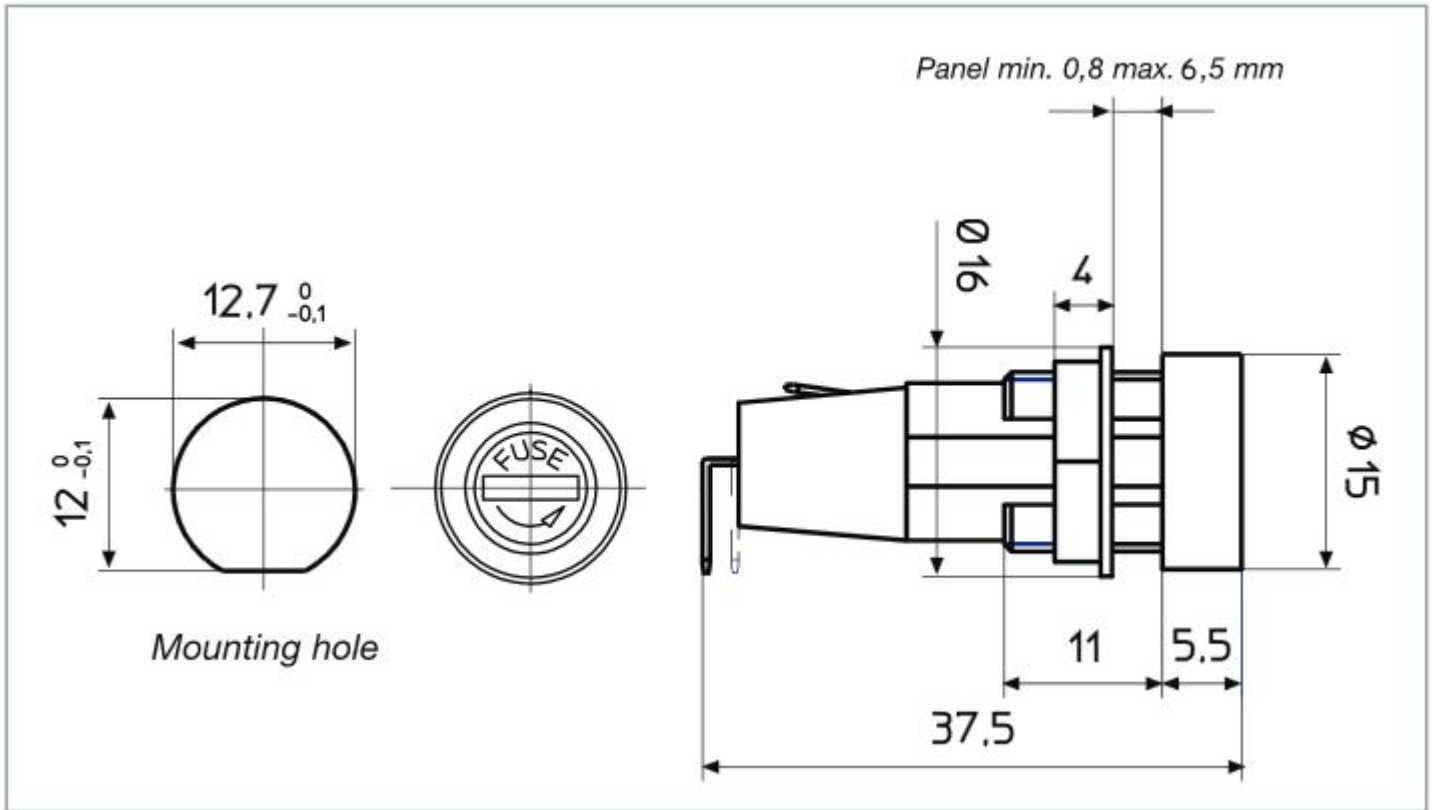

#### Specifications

- Fuse size: 5x20mm
- Maximum current: 10A
- Rated voltage: 250V AC
- Mounting: on panel
- Operating temperature: -30...85°C
- Mounting hole diameter:  $\varnothing$ 12.7mm
- Colour: Black
- Flammability rating: UL94V-0
- Body material: thermoplastic
- Contact resistance: 5m $\Omega$