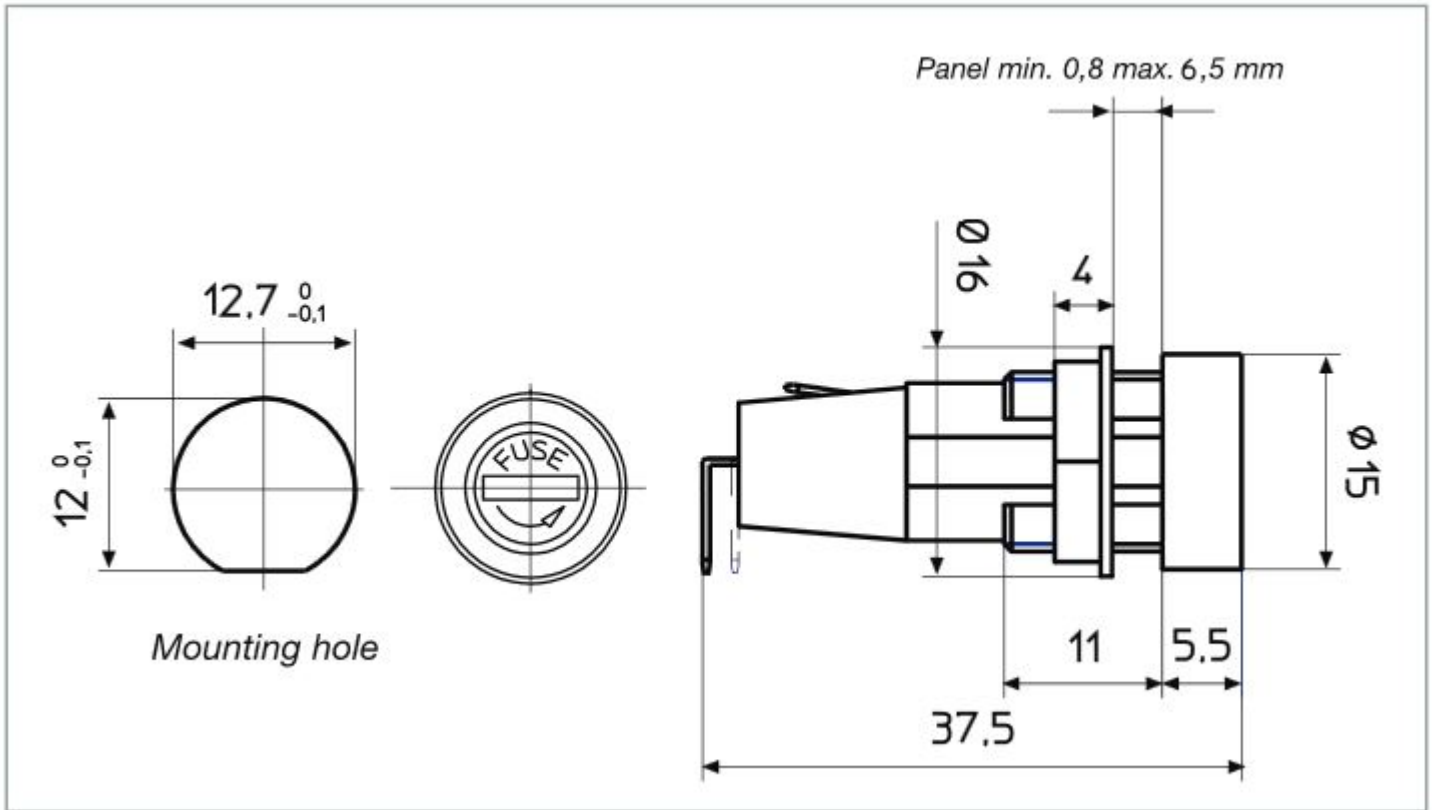

#### Specifications

- Fuse size: 5x20mm
- Maximum current: 10A
- Rated voltage: 250V AC
- Mounting: on panel
- Operating temperature: -30...85°C
- Mounting hole diameter: Ø12.7mm
- Colour: Black
- Flammability rating: UL94V-0
- Body material: thermoplastic
- Contact resistance: 5mΩ