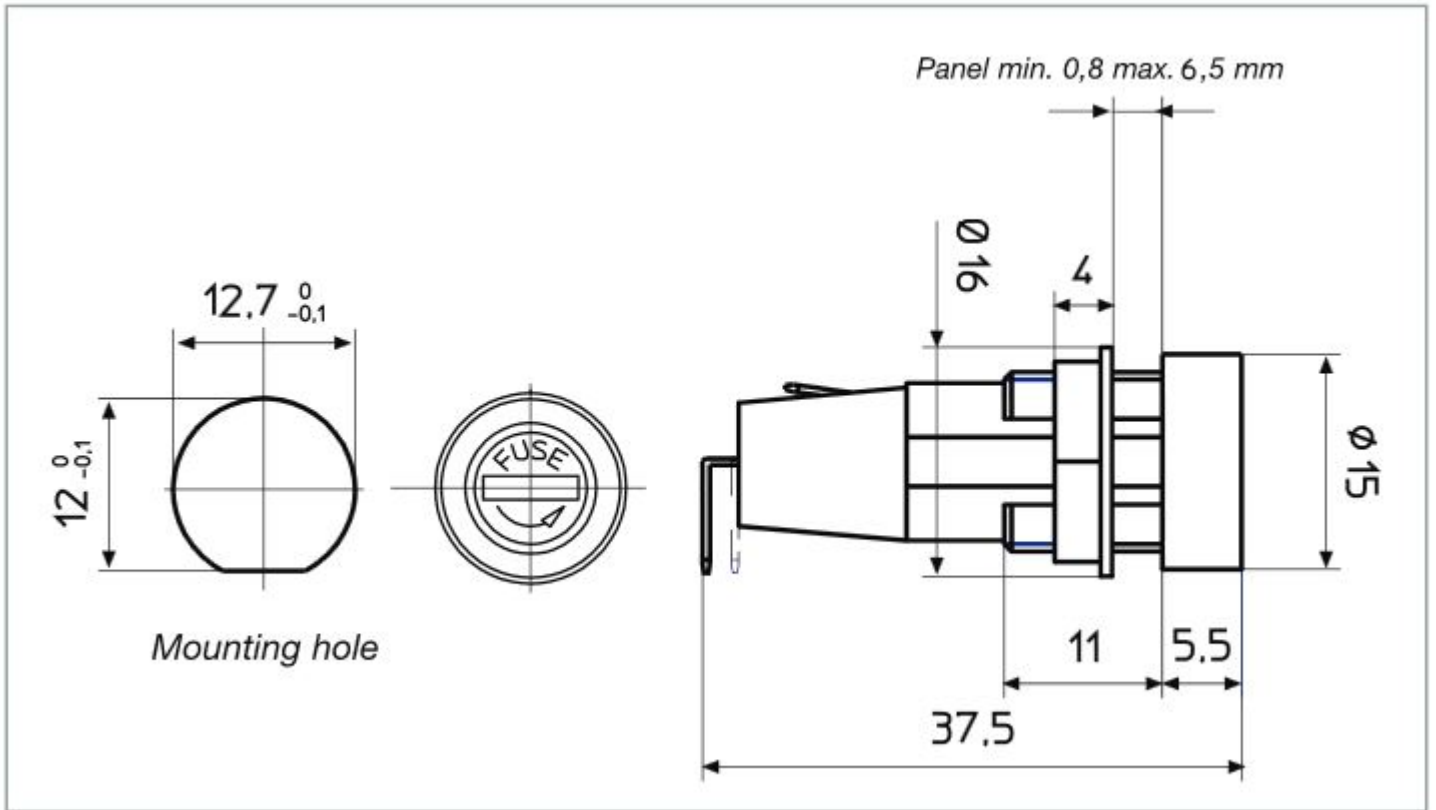

#### Specifications

- Fuse size: 5x20mm
- Maximum current: 10A
- Rated voltage: 250V AC
- Mounting: on panel
- Operating temperature: -30...85°C
- Mounting hole diameter: Ø12.7mm
- Colour: Black
- Flammability rating: UL94V-0
- Body material: thermoplastic
- Contact resistance: 5mΩ