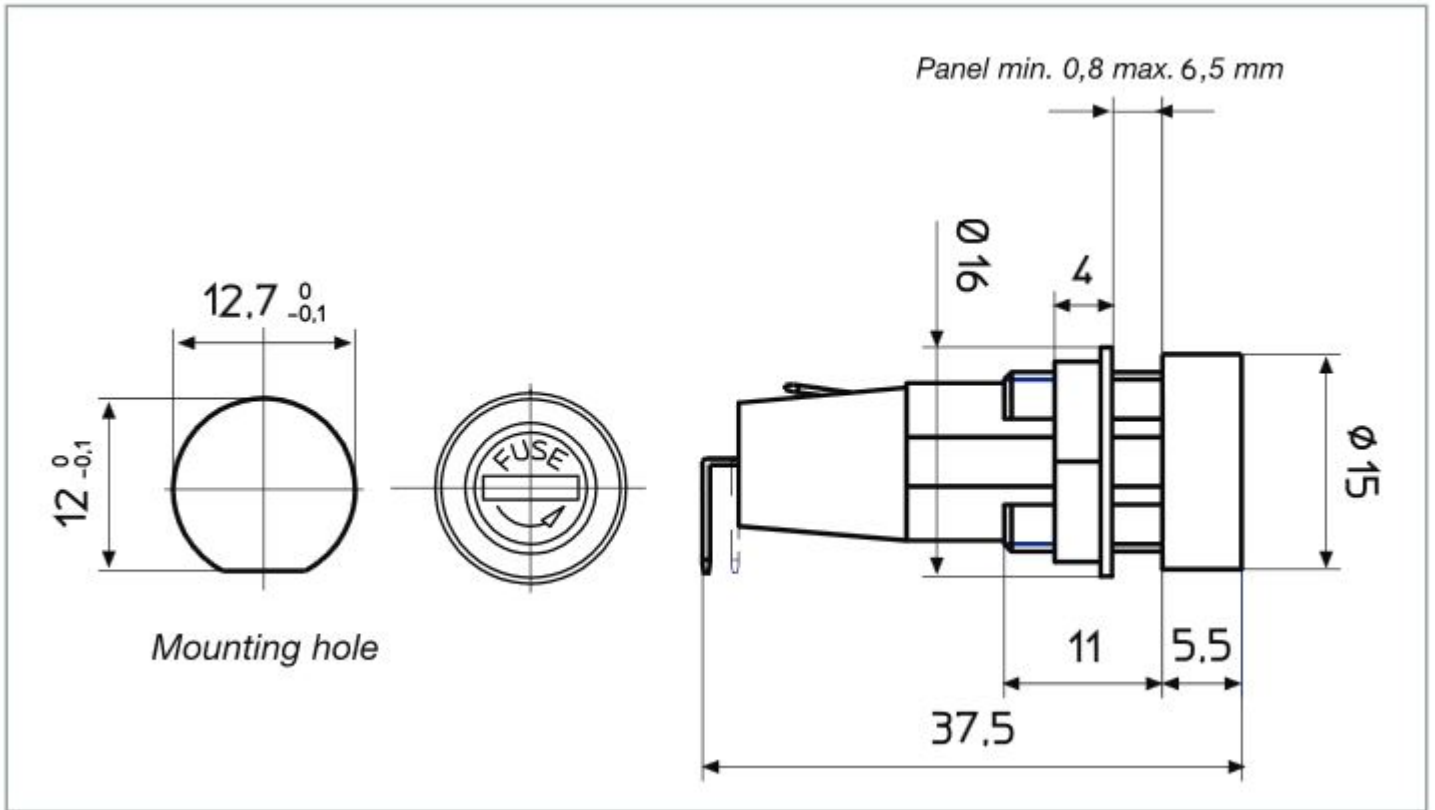

#### Specifications

- Fuse size: 5x20mm
- Maximum current: 10A
- Rated voltage: 250V AC
- Mounting: on panel
- Operating temperature: -30...85°C
- Mounting hole diameter:  $\varnothing$ 12.7mm
- Colour: Black
- Flammability rating: UL94V-0
- Body material: thermoplastic
- Contact resistance: 5m $\Omega$