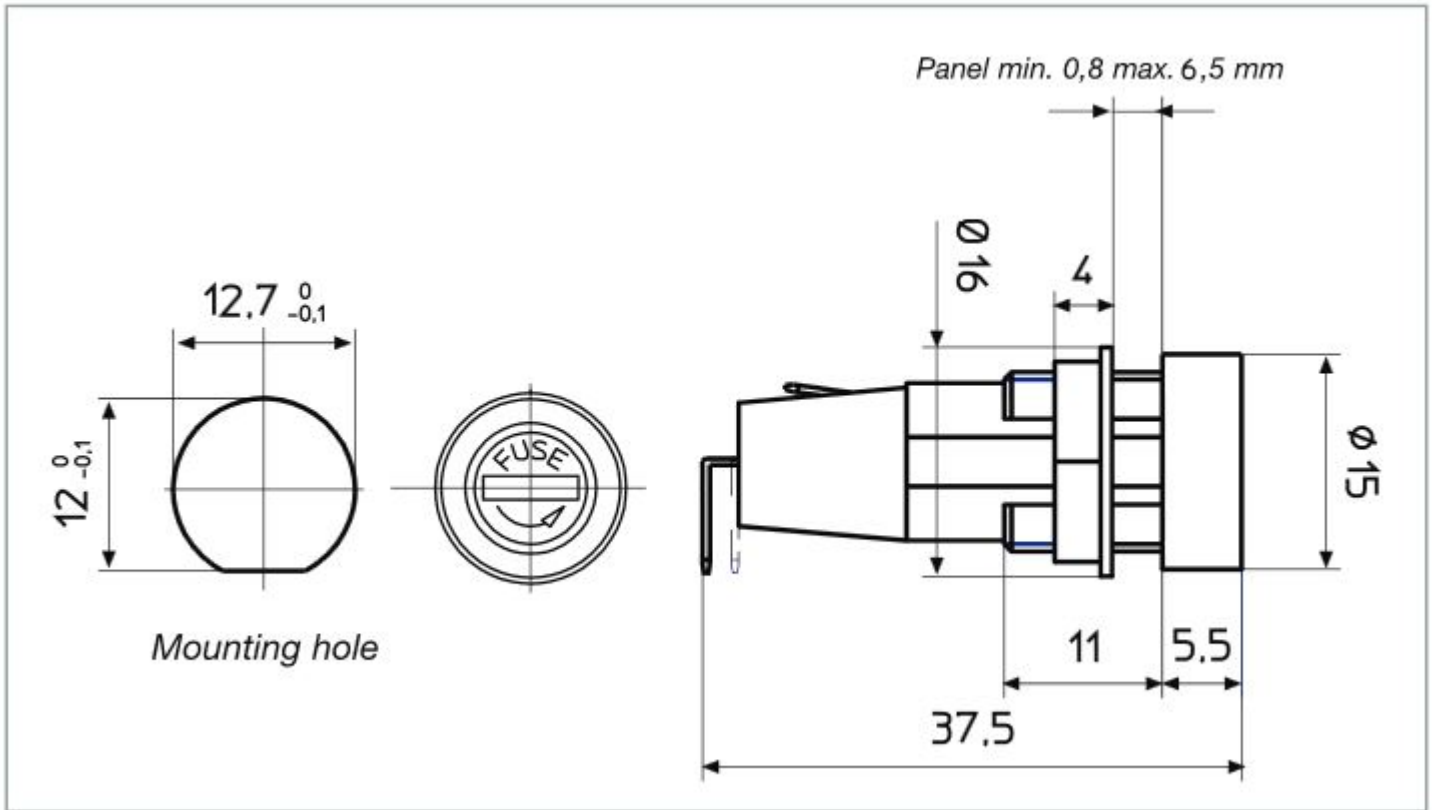

## PTF35 PANEL MOUNTING FUSE HOLDER

SKU: 082877A

#### Specifications

- Fuse size: 5x20mm
- Maximum current: 10A
- Rated voltage: 250V AC
- Mounting: on panel
- Operating temperature: -30...85°C
- Mounting hole diameter:  $\varnothing$ 12.7mm
- Colour: Black
- Flammability rating: UL94V-0
- Body material: thermoplastic
- Contact resistance: 5m $\Omega$