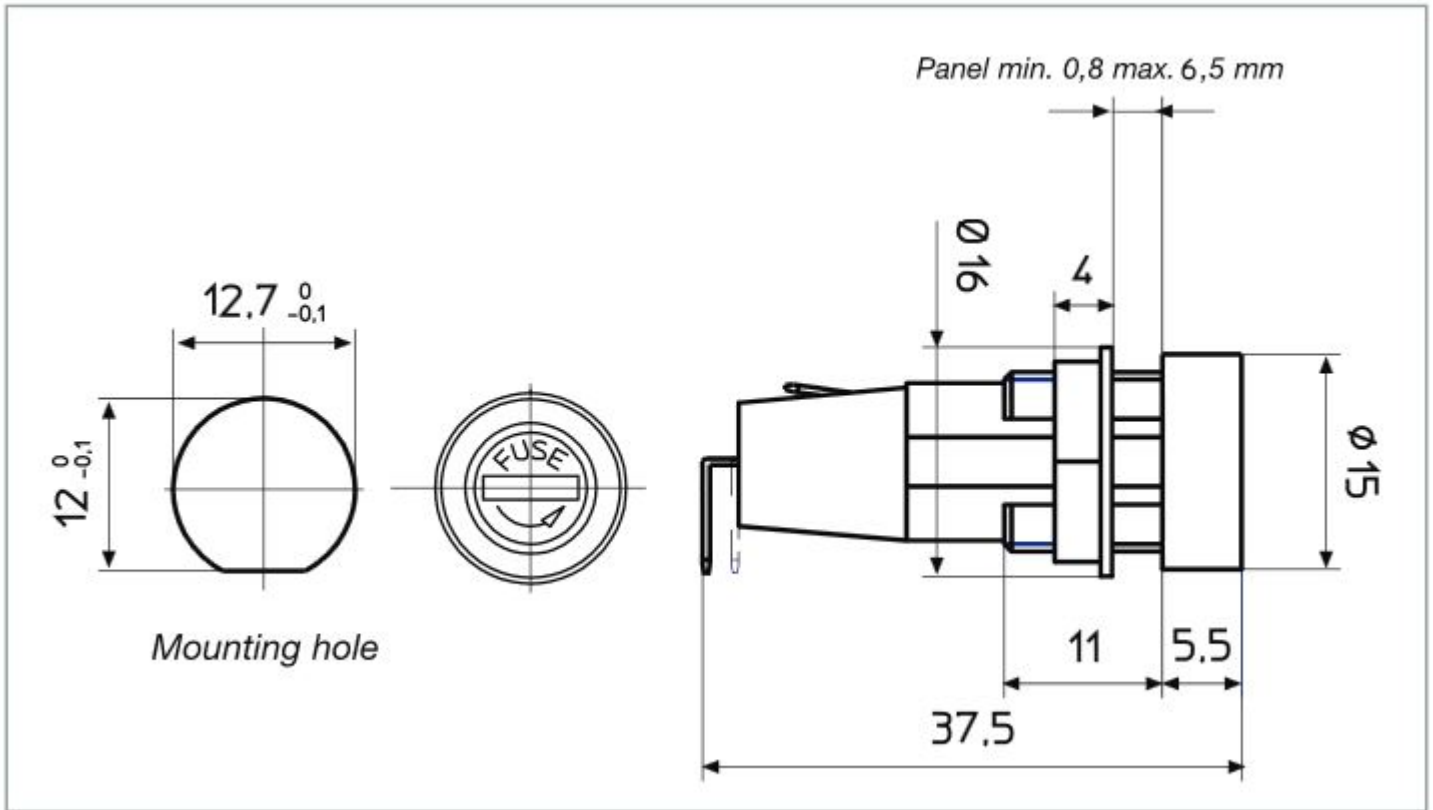

PTF35 PANEL MOUNTING FUSE HOLDER

SKU: 082877A

PTF35 STELVIO KONTEK FUSE HOLDER

Panel mounting fuse holder for 5x20 fuses.

Specifications

- Fuse size: 5x20mm
- Maximum current: 10A
- Rated voltage: 250V AC
- Mounting: on panel
- Operating temperature: -30...85°C
- Mounting hole diameter: \varnothing 12.7mm
- Colour: Black
- Flammability rating: UL94V-0
- Body material: thermoplastic
- Contact resistance: 5m Ω