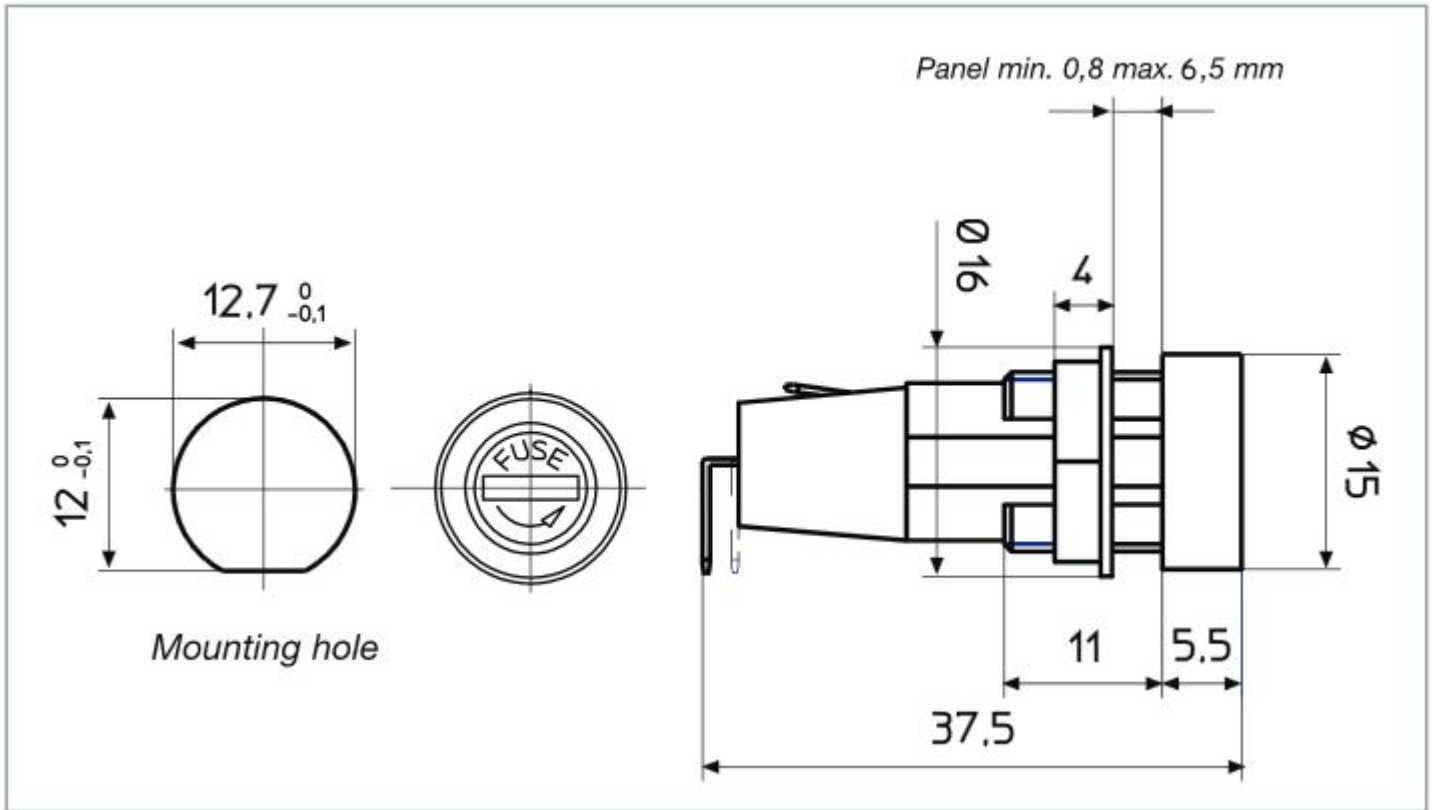

PTF35 PANEL MOUNTING FUSE HOLDER

SKU: 082877A

PTF35 STELVIO KONTEK FUSE HOLDER

Panel mounting fuse holder for 5x20 fuses.

Specifications

- Fuse size: 5x20mm
- Maximum current: 10A
- Rated voltage: 250V AC
- Mounting: on panel
- Operating temperature: -30...85°C
- Mounting hole diameter: \varnothing 12.7mm
- Colour: Black
- Flammability rating: UL94V-0
- Body material: thermoplastic
- Contact resistance: 5m Ω