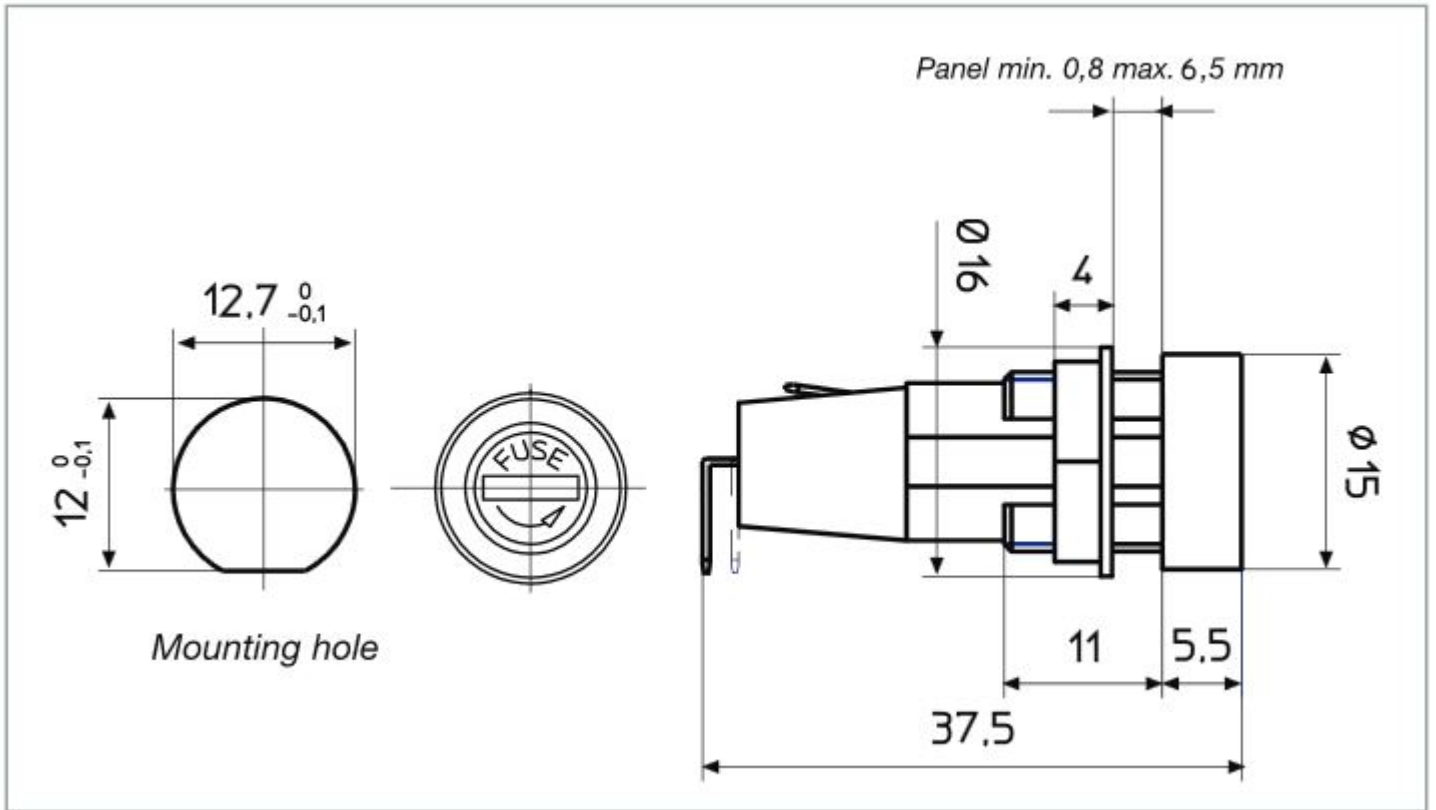

PTF35 PANEL MOUNTING FUSE HOLDER

SKU: 082877A

PTF35 STELVIO KONTEK FUSE HOLDER

Panel mounting fuse holder for 5x20 fuses.

Specifications

- Fuse size: 5x20mm
- Maximum current: 10A
- Rated voltage: 250V AC
- Mounting: on panel
- Operating temperature: -30...85°C
- Mounting hole diameter: Ø12.7mm
- Colour: Black
- Flammability rating: UL94V-0
- Body material: thermoplastic
- Contact resistance: 5mΩ