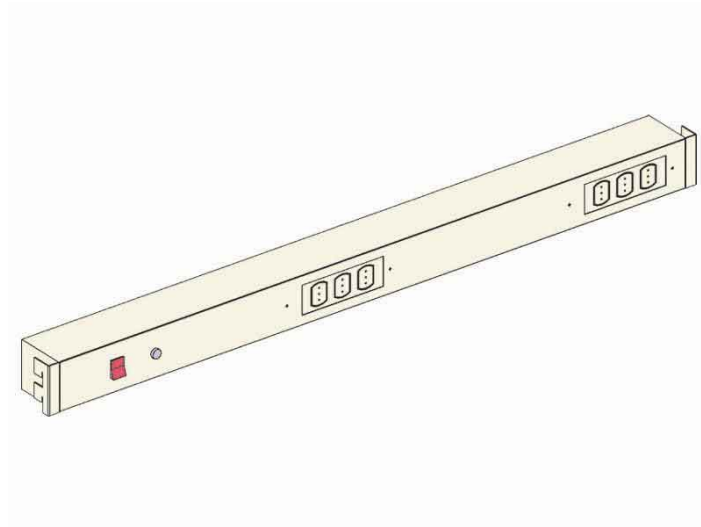

ONE-SIDE POWER BAR FOR EL.MI WORKBENCHES (160CM)

SKU: 570557H

One-side multiple socket bar kit for EL.Mi workbenches with a width of **160 cm**.

Equipped with 6 Schuko outlets, 1 switch and 1 grounding point.

It features an arrangement for network sockets (sockets installation not included, available on customer's request only).

Colour: Light Beige (RAL 1013).