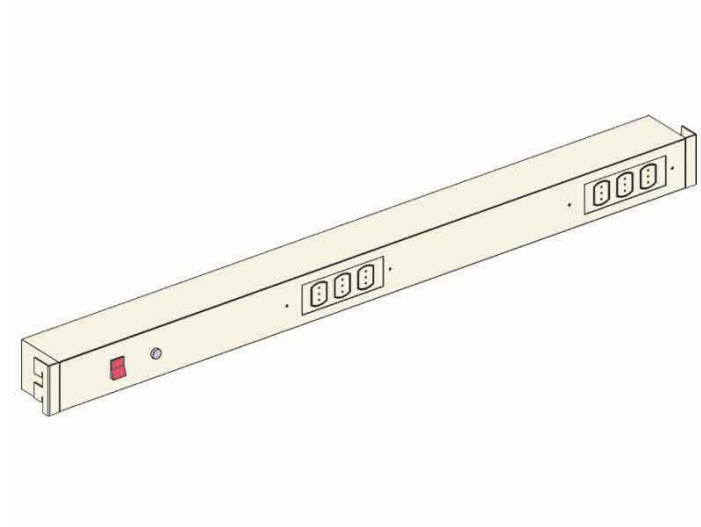

## ONE-SIDE POWER BAR FOR EL.MI WORKBENCHES (160CM)

SKU: 570557H

**One-side multiple socket bar kit for El.Mi workbenches** with a width of **160 cm**.

Equipped with 6 Schuko outlets, 1 switch and 1 grounding point.

It features an arrangement for network sockets (sockets installation not included, available on customer's request only).

Colour: Light Beige (RAL 1013).