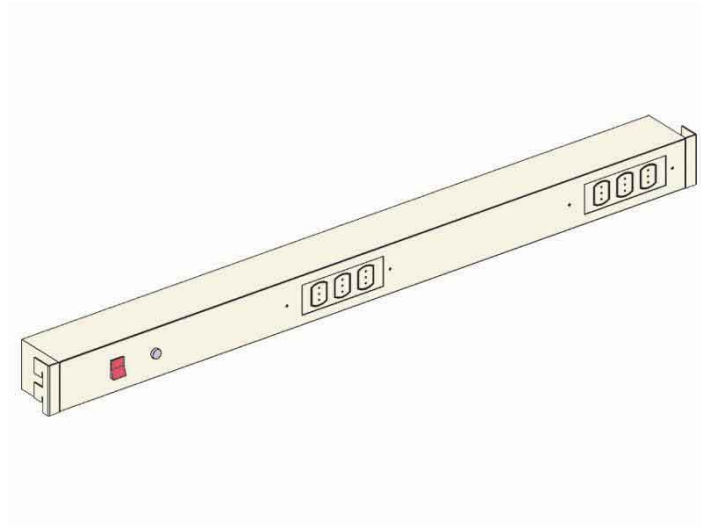

ONE-SIDE POWER BAR FOR EL.MI WORKBENCHES (160CM)

SKU: 570557H

One-side multiple socket bar kit for El.Mi workbenches with a width of **160 cm**.

Equipped with 6 Schuko outlets, 1 switch and 1 grounding point.

It features an arrangement for network sockets (sockets installation not included, available on customer's request only).

Colour: Light Beige (RAL 1013).