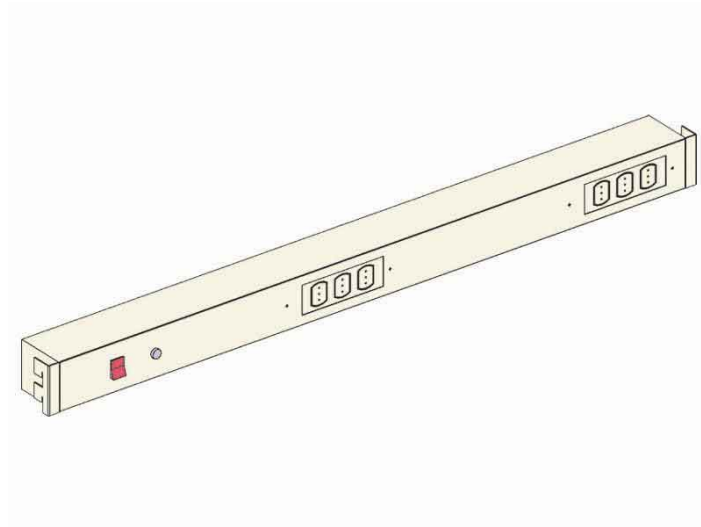

## ONE-SIDE POWER BAR FOR EL.MI WORKBENCHES (120CM)

SKU: 570083H

**One-side multiple socket bar kit for EL.Mi workbenches** with a width of **120 cm**.

Equipped with 6 Schuko outlets, 1 switch and 1 grounding point.

It features an arrangement for network sockets (sockets installation not included, available on customer's request only).

Colour: Light Beige (RAL 1013).