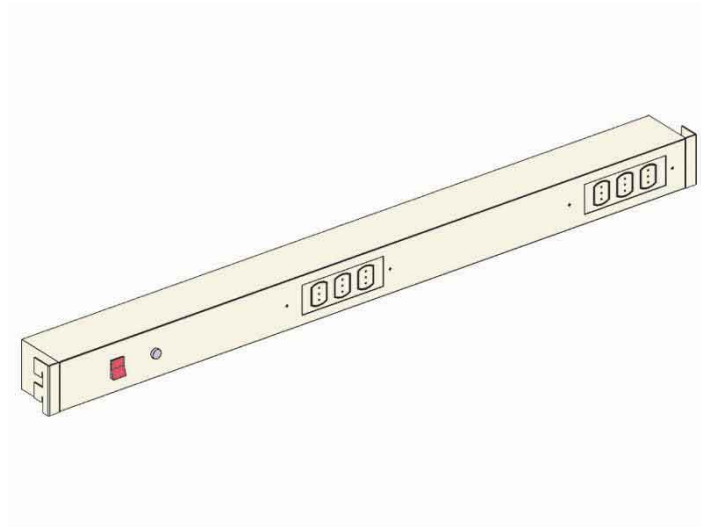

ONE-SIDE POWER BAR FOR EL.MI WORKBENCHES (120CM)

SKU: 570083H

One-side multiple socket bar kit for EL.Mi workbenches with a width of **120 cm**.

Equipped with 6 Schuko outlets, 1 switch and 1 grounding point.

It features an arrangement for network sockets (sockets installation not included, available on customer's request only).

Colour: Light Beige (RAL 1013).