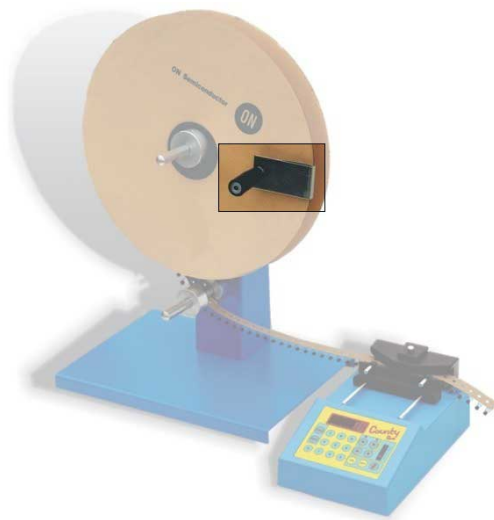

MR BANDOLIER HANDLE FOR COUNTY EVO

SKU: 144963A

MR - Handle for rolled bandolier.

For use with County EVO counting machine and GP support (NOT included).