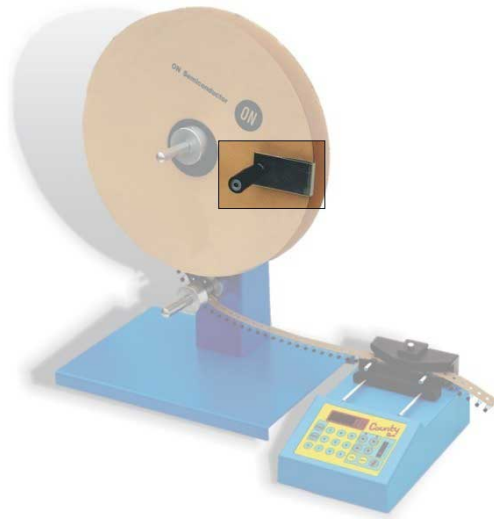

MR BANDOLIER HANDLE FOR COUNTY EVO

SKU: 144963A

MR - Handle for rolled bandolier.

For use with County EVO counting machine and GP support (NOT included).