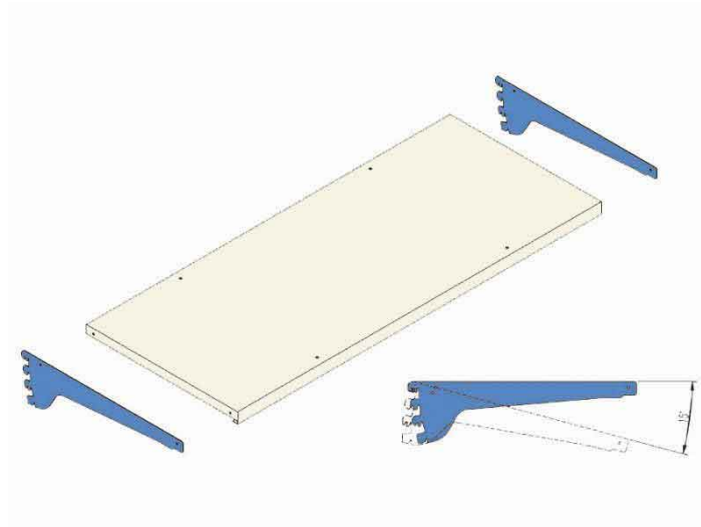

## METAL SHELF KIT FOR EL.MI WORKBENCHES (160X40CM)

SKU: 570561B

**Metal shelf kit**, equipped with 1 beige shelf (RAL 1013) and 2 blue brackets (RAL 5012).  
Dimensions: **160 x 40 cm**.