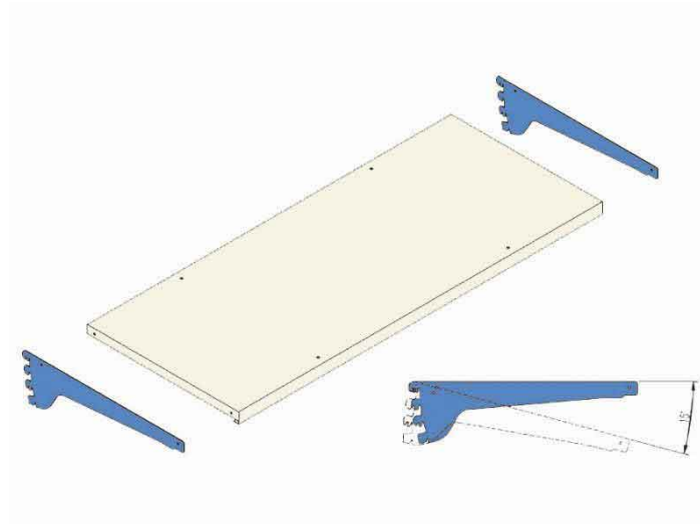

METAL SHELF KIT FOR EL.MI WORKBENCHES (160X30CM)

SKU: 570560B

Metal shelf kit, equipped with 1 beige shelf (RAL 1013) and 2 blue brackets (RAL 5012).
Dimensions: **160 x 30 cm**.