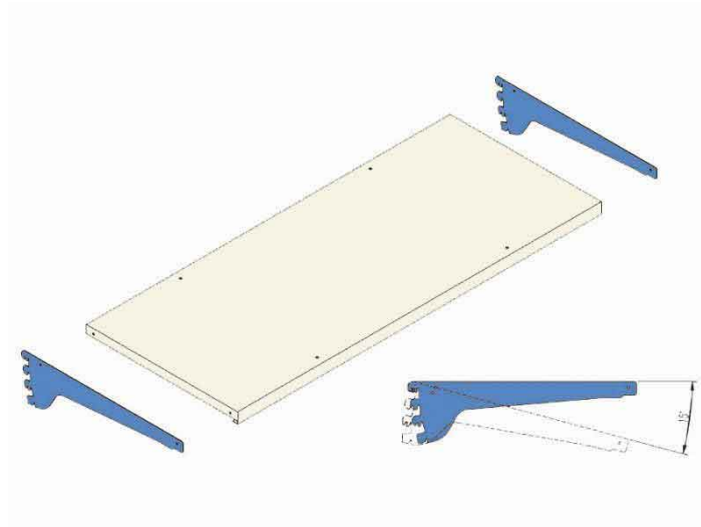

METAL SHELF KIT FOR EL.MI WORKBENCHES (160X30CM)

SKU: 570560B

Metal shelf kit, equipped with 1 beige shelf (RAL 1013) and 2 blue brackets (RAL 5012).
Dimensions: **160 x 30 cm**.