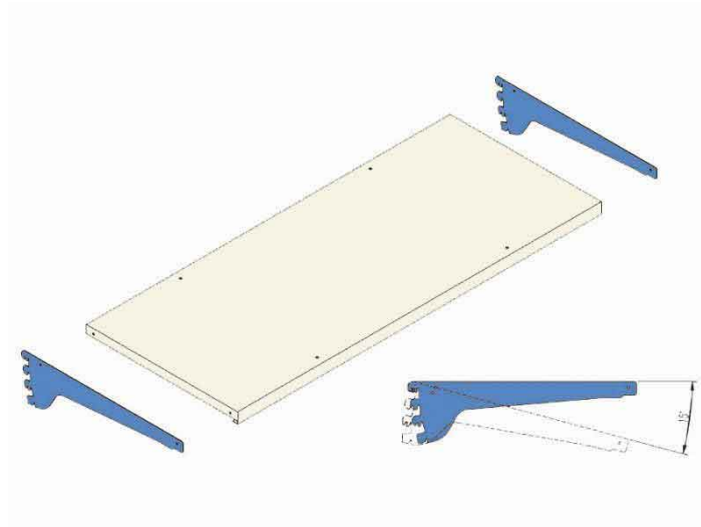

## METAL SHELF KIT FOR EL.MI WORKBENCHES (160X30CM)

SKU: 570560B

**Metal shelf kit**, equipped with 1 beige shelf (RAL 1013) and 2 blue brackets (RAL 5012).  
Dimensions: **160 x 30 cm**.