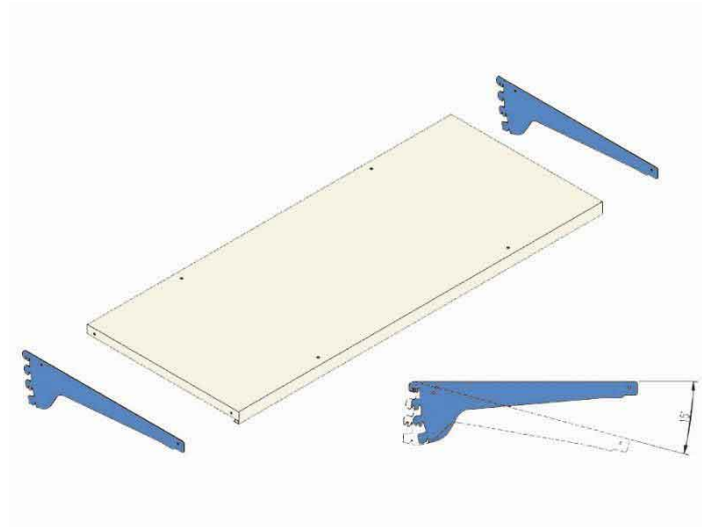

METAL SHELF KIT FOR EL.MI WORKBENCHES (160X30CM)

SKU: 570560B

Metal shelf kit, equipped with 1 beige shelf (RAL 1013) and 2 blue brackets (RAL 5012).
Dimensions: **160 x 30 cm**.