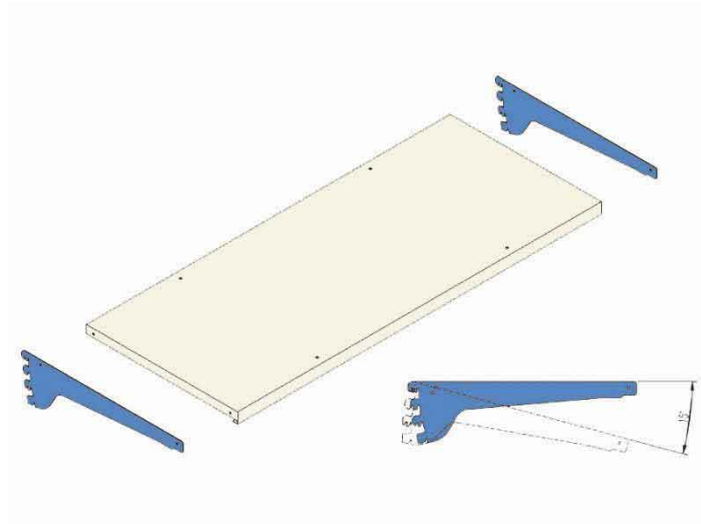

## METAL SHELF KIT FOR EL.MI WORKBENCHES (120X50CM)

SKU: 570085H

**Metal shelf kit**, equipped with 1 beige shelf (RAL 1013) and 2 blue brackets (RAL 5012).  
Dimensions: **120 x 50 cm**.