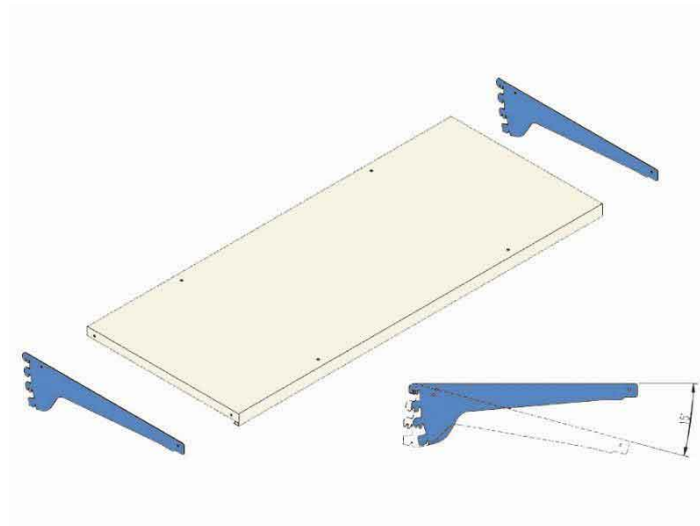

METAL SHELF KIT FOR EL.MI WORKBENCHES (120X50CM)

SKU: 570085H

Metal shelf kit, equipped with 1 beige shelf (RAL 1013) and 2 blue brackets (RAL 5012).
Dimensions: **120 x 50 cm**.