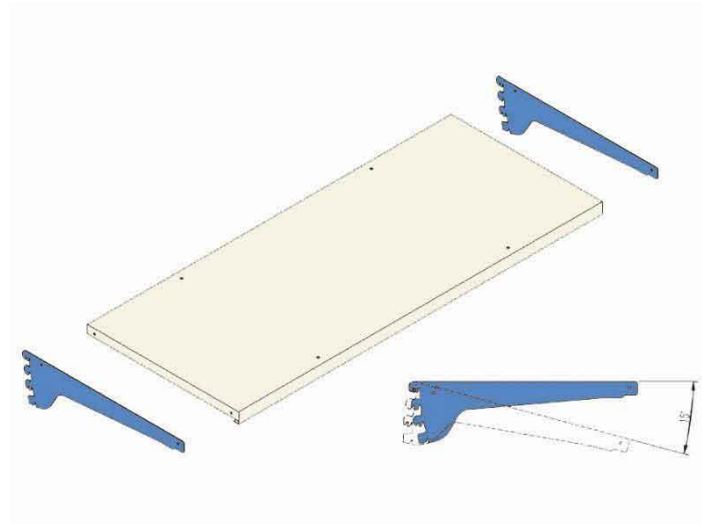

METAL SHELF KIT FOR EL.MI WORKBENCHES (120X50CM)

SKU: 570085H

Metal shelf kit, equipped with 1 beige shelf (RAL 1013) and 2 blue brackets (RAL 5012).
Dimensions: **120 x 50 cm**.