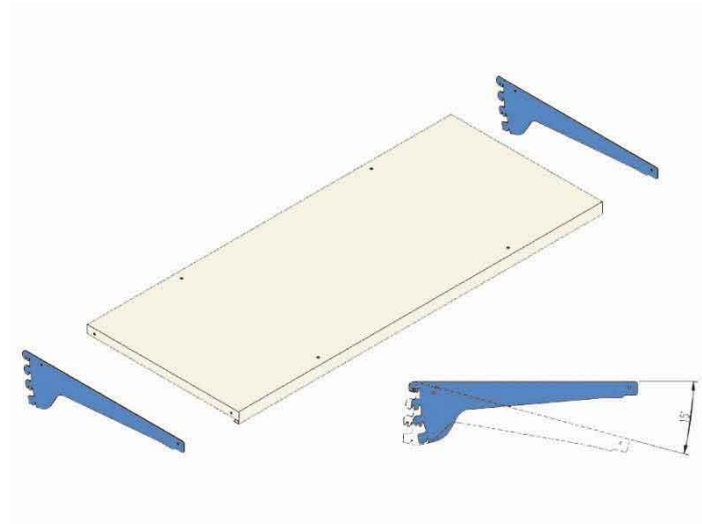

## METAL SHELF KIT FOR EL.MI WORKBENCHES (120X50CM)

SKU: 570085H

**Metal shelf kit**, equipped with 1 beige shelf (RAL 1013) and 2 blue brackets (RAL 5012).  
Dimensions: **120 x 50 cm**.