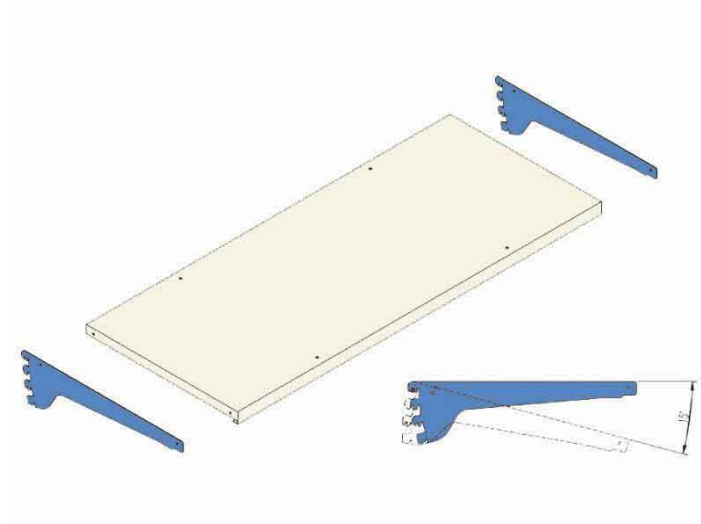

METAL SHELF KIT FOR EL.MI WORKBENCHES (120X50CM)

SKU: 570085H

Metal shelf kit, equipped with 1 beige shelf (RAL 1013) and 2 blue brackets (RAL 5012).
Dimensions: **120 x 50 cm**.