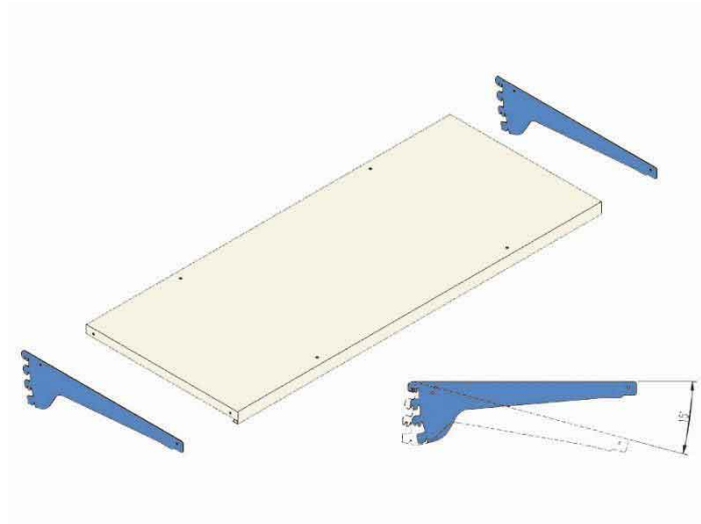

METAL SHELF KIT FOR EL.MI WORKBENCHES (120X40CM)

SKU: 570086H

Metal shelf kit, equipped with 1 beige shelf (RAL 1013) and 2 blue brackets (RAL 5012).
Dimensions: **120 x 40 cm**.