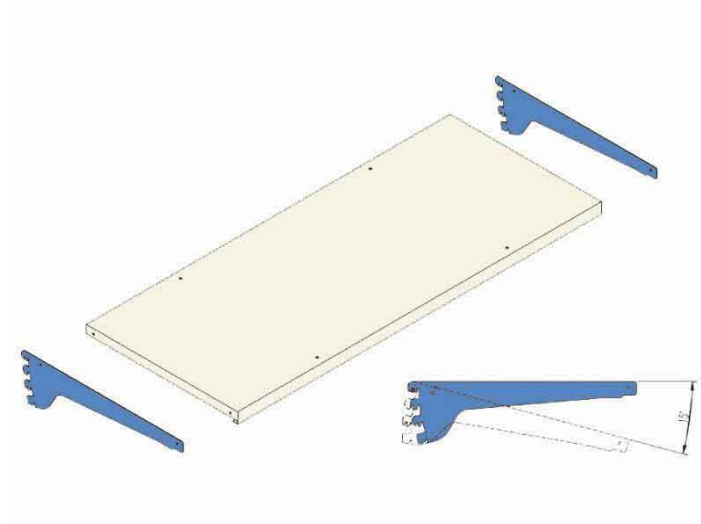

## METAL SHELF KIT FOR EL.MI WORKBENCHES (120X40CM)

SKU: 570086H

**Metal shelf kit**, equipped with 1 beige shelf (RAL 1013) and 2 blue brackets (RAL 5012).  
Dimensions: **120 x 40 cm**.