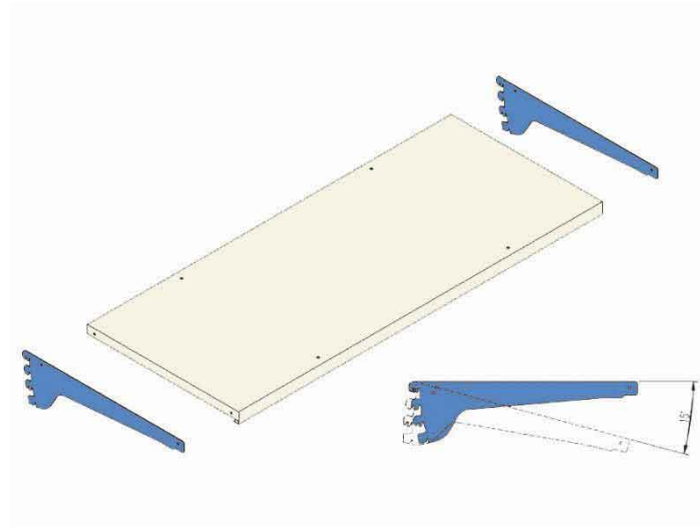

## METAL SHELF KIT FOR EL.MI WORKBENCHES (120X30CM)

SKU: 570087H

**Metal shelf kit**, equipped with 1 beige shelf (RAL 1013) and 2 blue brackets (RAL 5012).  
Dimensions: **120 x 30 cm**.